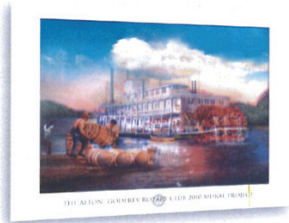

# ★ ★ ★ GET ON BOARD ★ ★ ★

*Your print purchase will help the  
Alton-Godfrey Rotary Club's Mural Project!*

**A** **Limited edition fine art print**, matted in a neutral color (sized to fit a standard 16" x 20" frame), signed and numbered by the artist, Mike Eckhard, and protected with shrink-wrap.

**\$50<sup>00</sup> each**

**B** **Limited edition fine art print**, matted and framed, signed by the artist, numbered and presented under glass, ready to hang.

**\$150<sup>00</sup> each**

**C** **Studio-mounted canvas print**, measuring 22" x 28," signed by the artist and ready to hang. (Offered for a limited time only.)